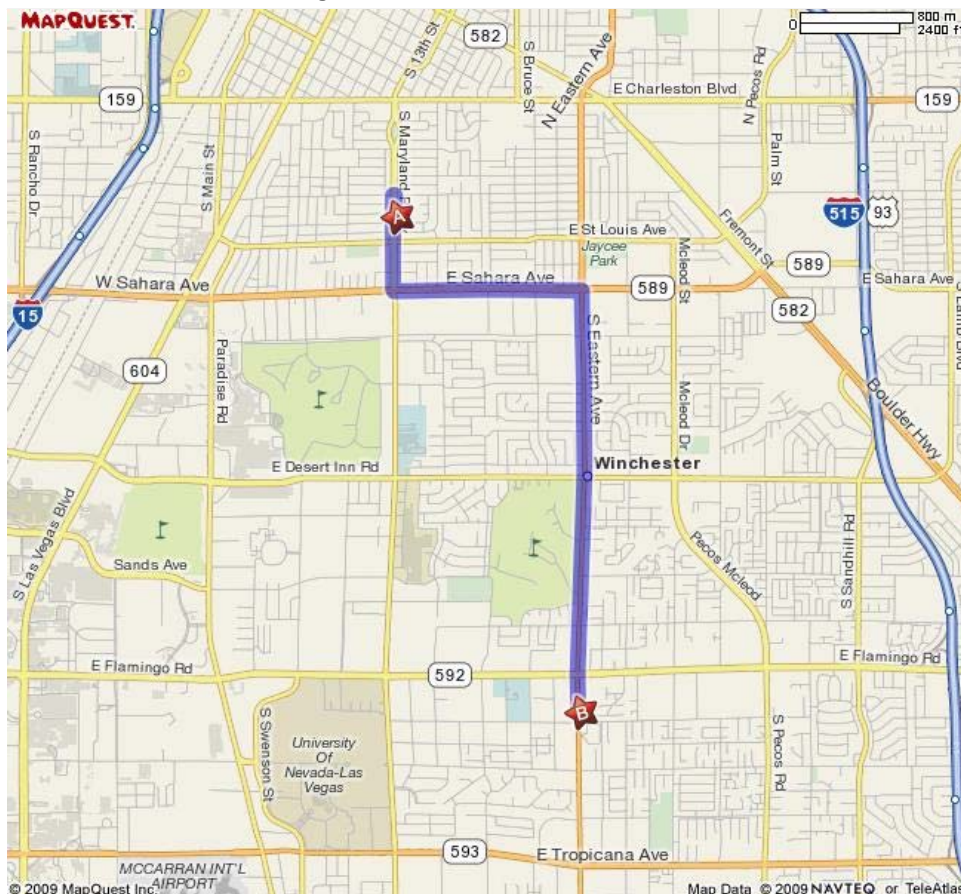

A: 1813 S Maryland Pkwy, Las Vegas, NV 89104-3104

- | | | |
|--|--|--------|
| | 1: Start out going NORTH on S MARYLAND PKWY toward E OAKLEY BLVD. | 0.1 mi |
| | 2: Make a U-TURN at E OAKLEY BLVD onto S MARYLAND PKWY. | 0.5 mi |
| | 3: Turn LEFT onto NV-589 E/E SAHARA AVE. | 1.0 mi |
| | 4: Turn RIGHT onto S EASTERN AVE. | 2.2 mi |
| | 5: 4246 S EASTERN AVE is on the LEFT. | 0.0 mi |

B: 4246 S Eastern Ave, Las Vegas, NV 89119-5426

All rights reserved. Use subject to License/Copyright Map Legend
 Directions and maps are informational only. We make no warranties on the accuracy of their content, road conditions or route usability or expeditiousness. You assume all risk of use. MapQuest and its suppliers shall not be liable to you for any loss or delay resulting from your use of MapQuest. Your use of MapQuest means you agree to our [Terms of Use](#)