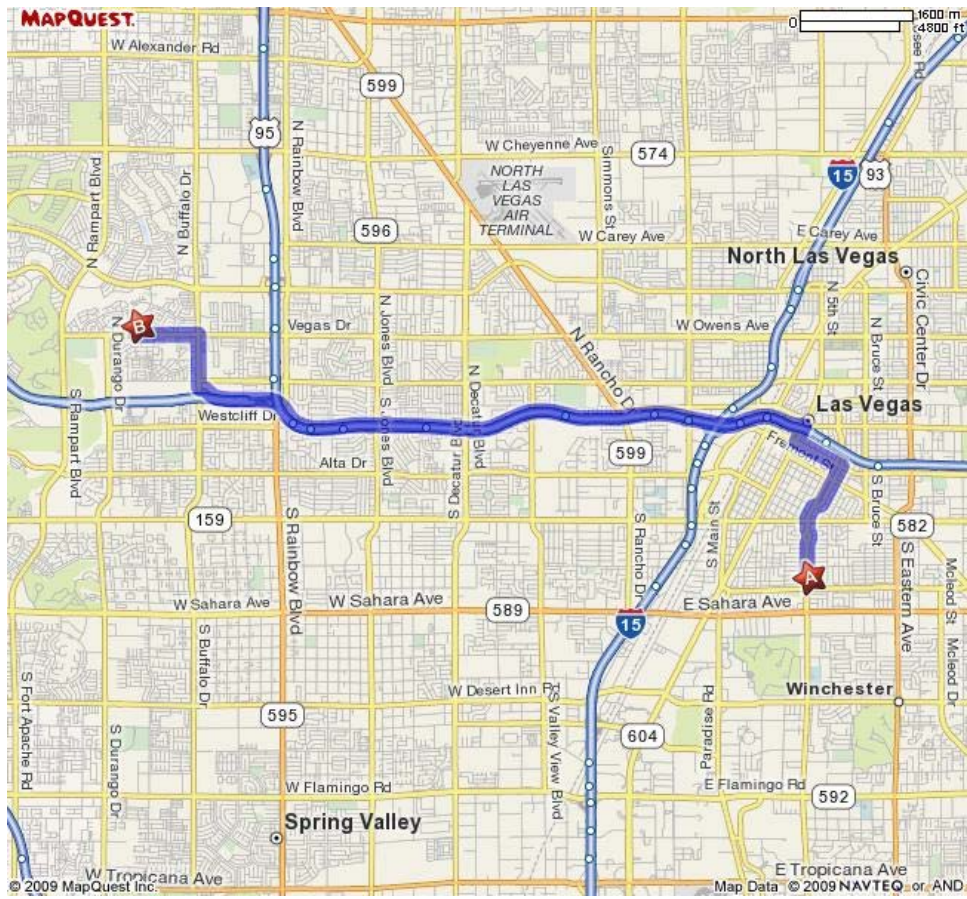

A: 1813 S Maryland Pkwy, Las Vegas, NV 89104-3104

	1: Start out going NORTH on S MARYLAND PKWY toward E OAKLEY BLVD.	0.8 mi
	2: Turn SLIGHT RIGHT onto S RUE 13.	0.1 mi
	3: Turn SLIGHT LEFT onto S 13TH ST.	0.5 mi
	4: Turn LEFT onto STEWART AVE.	0.6 mi
 	5: Turn RIGHT onto N LAS VEGAS BLVD/NV-604 N.	0.2 mi
 	6: Merge onto US-95 N via the ramp on the LEFT toward ELY/RENO.	5.7 mi
	7: Take EXIT 81A toward SUMMERLIN PKWY.	0.8 mi
	8: Merge onto E SUMMERLIN PKWY.	0.2 mi
	9: Take the BUFFALO DR exit.	0.3 mi
	10: Keep RIGHT at the fork to go on N BUFFALO DR.	0.6 mi
	11: Turn LEFT onto VEGAS DR.	0.7 mi
	12: Turn RIGHT onto PUEBLO VISTA DR.	0.1 mi
	13: 1807 PUEBLO VISTA DR is on the LEFT.	0.0 mi

B: 1807 Pueblo Vista Dr, Las Vegas, NV 89128-2701

All rights reserved. Use subject to License/Copyright Map Legend
Directions and maps are informational only. We make no warranties on the accuracy of their content, road conditions or route usability or expeditiousness. You assume all risk of use. MapQuest and its suppliers shall not be liable to you for any loss or delay resulting from your use of MapQuest. Your use of MapQuest means you agree to our [Terms of Use](#)