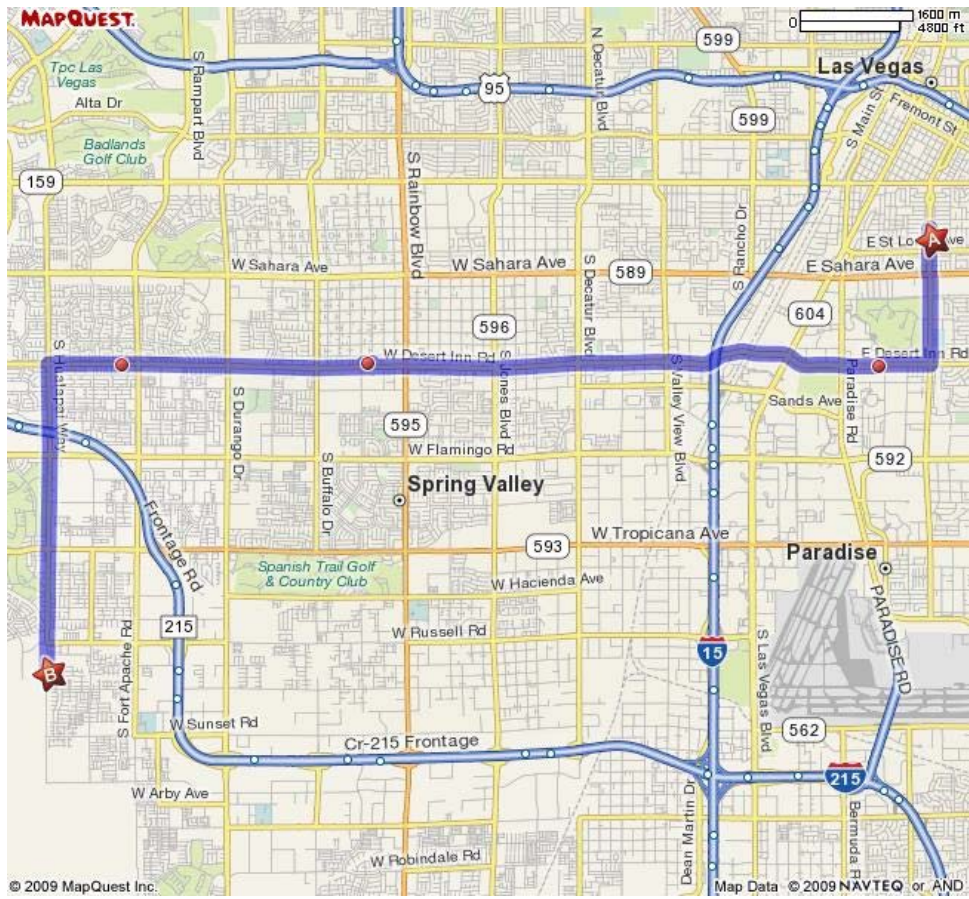

- | | | |
|---|---|--------|
|  | 1: Start out going NORTH on S MARYLAND PKWY toward E OAKLEY BLVD. | 0.1 mi |
|  | 2: Make a U-TURN at E OAKLEY BLVD onto S MARYLAND PKWY. | 1.5 mi |
|  | 3: Turn RIGHT onto E DESERT INN RD. | 6.4 mi |
|  | 4: Turn RIGHT onto BELCASTRO ST. | 0.0 mi |
|  | 5: Turn LEFT onto BIRKLAND CT. | 0.1 mi |
|  | 6: Make a U-TURN onto BIRKLAND CT. | 0.1 mi |
|  | 7: Turn RIGHT onto BELCASTRO ST. | 0.0 mi |
|  | 8: Turn RIGHT onto W DESERT INN RD. | 3.7 mi |
|  | 9: Turn LEFT onto S HUALAPAI WAY. | 3.4 mi |
|  | 10: 5959 S HUALAPAI WAY is on the RIGHT. | 0.0 mi |

A to B Travel Estimates : 32 minutes / 15.37 miles

B: 5959 S Hualapai Way, Las Vegas, NV 89148-5586

All rights reserved. Use subject to License/Copyright Map Legend
Directions and maps are informational only. We make no warranties on the accuracy of their content, road conditions or route usability or expeditiousness. You assume all risk of use. MapQuest and its suppliers shall not be liable to you for any loss or delay resulting from your use of MapQuest. Your use of MapQuest means you agree to our [Terms of Use](#)